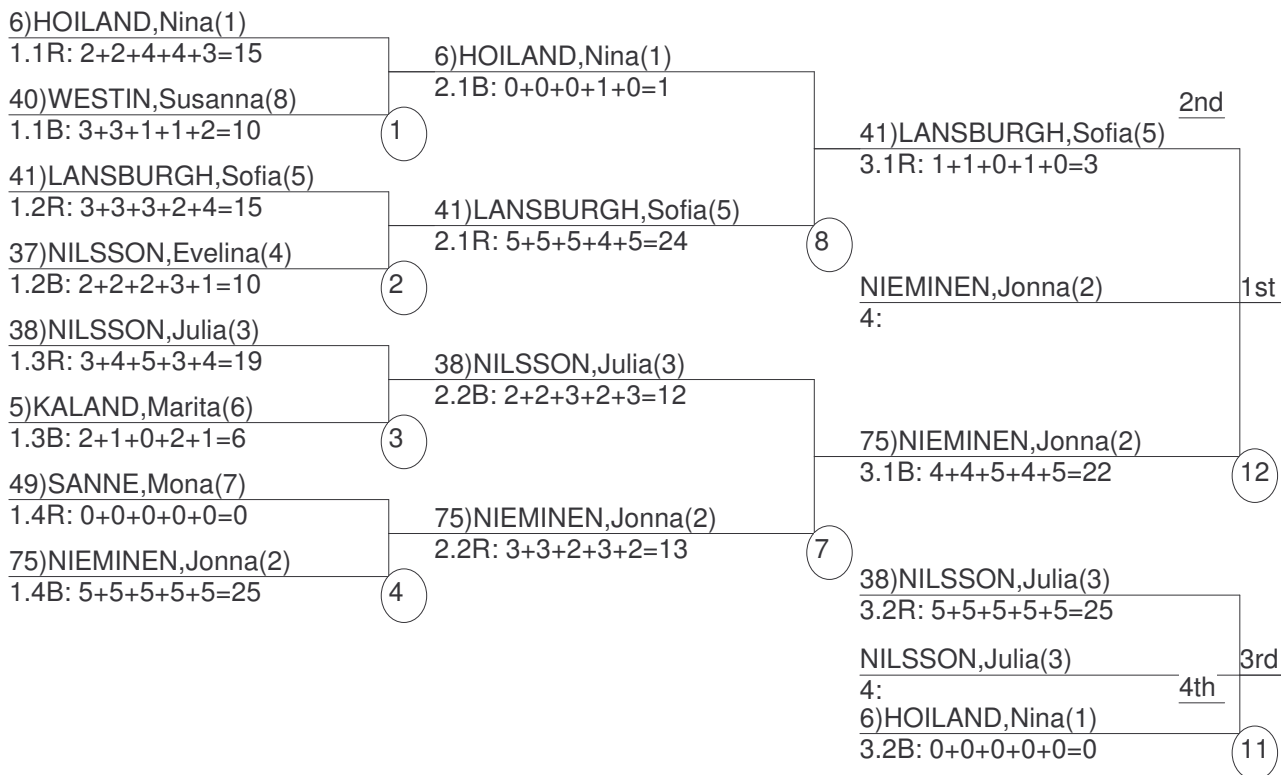

Naiset / Women

Nordic Cup & Frezza Freestyle Winter Tour 2008, Himos
Jan 27, 2008 (Sun) () ()

Head Judge: ANTTILA, Petri
Chief of Comp: KOLOMAINEN, Lauri
T.D.: SALMELA, Hannu
Chief of Scoring: HEIKKILÄ, Katri
Judge 1: ANTTILA, Petri
Judge 2: POHJAVIRTA, Pipsa
Judge 3: PERKO, Jukka
Judge 4: RONKAINEN, Johanna
Judge 5: BUHLER, John

Course: Mukkeli
Length: 233 m
Width: 10 m
Pitch: 24.5 deg

____ Head Judge
____ Chief of Scoring
____ T.D.

Duals FreeStyle Points Date: Jan 27, 2008 (Sun)
Female (By Duals Run-order) Time: 2:58 pm
Nordic Cup & Frezza Naiset / Women

Female