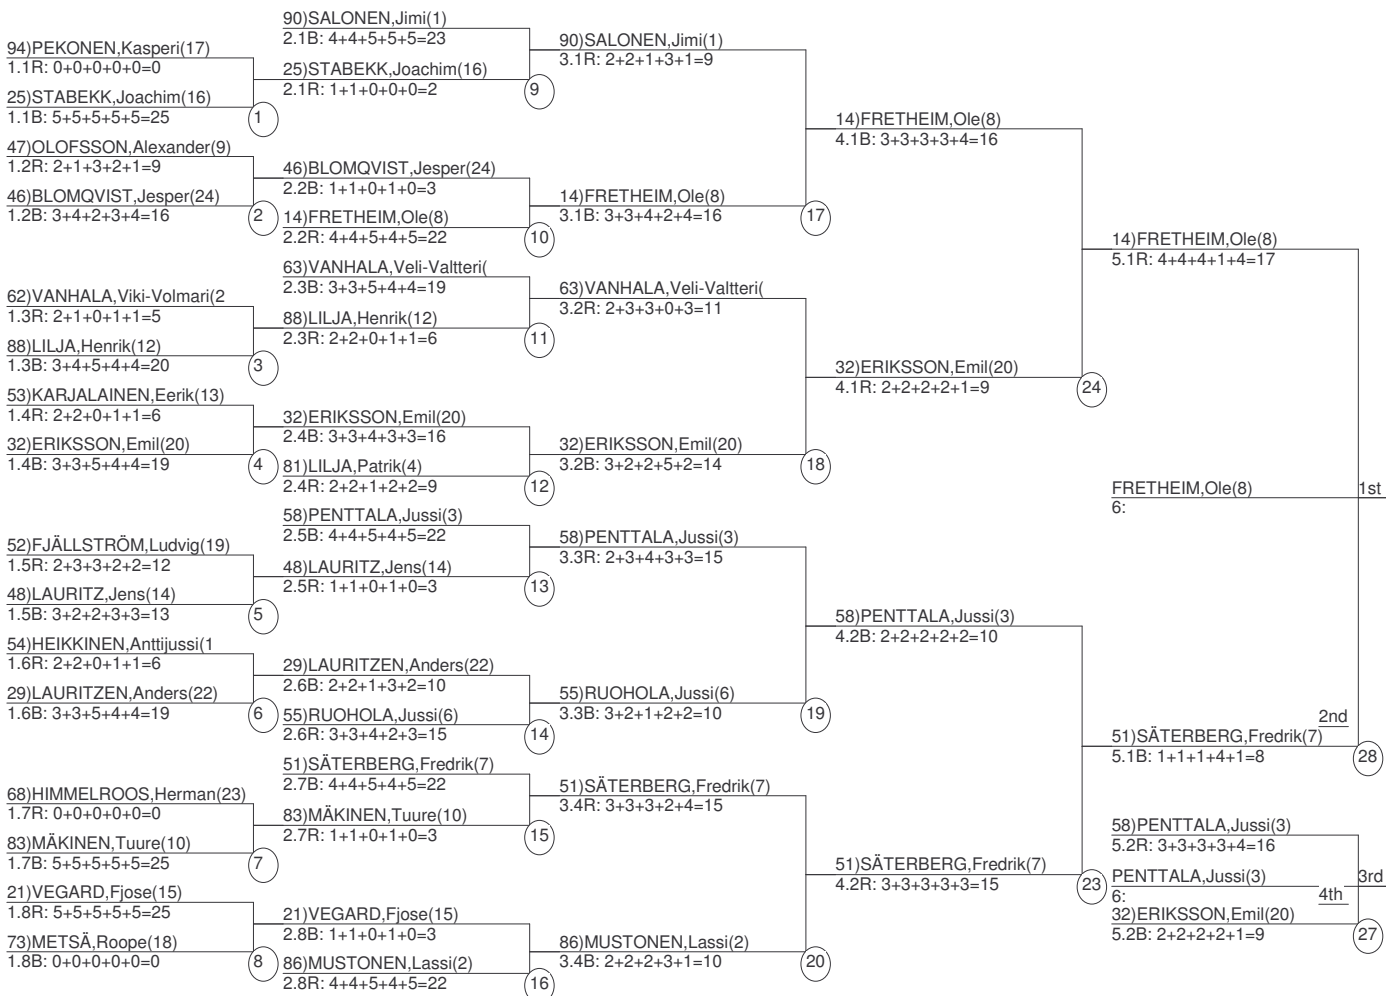

Miehet 16 / Men 16

Nordic Cup & Frezza Freestyle Winter Tour 2008, Himos

Jan 27, 2008 (Sun) ()

Head Judge: ANTTILA, Petri
Chief of Comp: KOLOMAINEN, Lauri
T.D.: SALMELA, Hannu
Chief of Scoring: HEIKKILÄ, Katri
Judge 1: ANTTILA, Petri
Judge 2: POHJAVIRTA, Pipsa
Judge 3: PERKO, Jukka
Judge 4: RONKAINEN, Johanna
Judge 5: BUHLER, John

Course: Mukkeli
Length: 233 m
Width: 10 m
Pitch: 24.5 deg
_____ Head Judge
_____ Chief of Scoring
_____ T.D.

Duals FreeStyle Points Date: Jan 27, 2008 (Sun)
Male (By Duals Run-order) Time: 2:53 pm
Nordic Cup & Frezza Miehet 16 / Men 16

Male