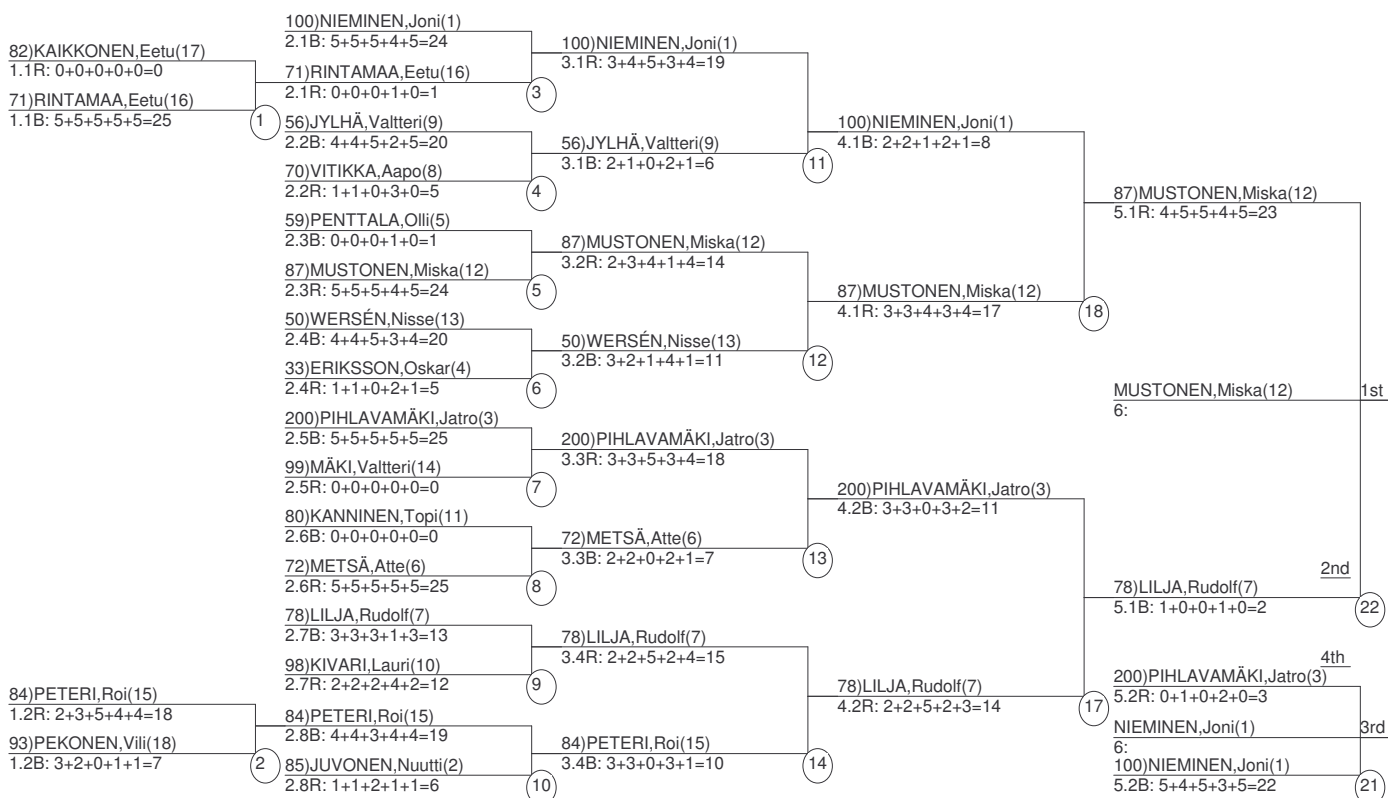

Head Judge: ANTTILA, Petri
Chief of Comp: KOLOMAINEN, Lauri
T.D.: SALMELA, Hannu
Chief of Scoring: HEIKKILÄ, Katri
Judge 1: ANTTILA, Petri
Judge 2: POHJAVIRTA, Pipsa
Judge 3: PERKO, Jukka
Judge 4: RONKAINEN, Johanna
Judge 5: BUHLER, John

Course: Mukkeli
Length: 233 m
Width: 10 m
Pitch: 24.5 deg

_____ Head Judge
_____ Chief of Scoring
_____ T.D.

Duals   FreeStyle Points   Date: Jan 27, 2008 (Sun)
Male   (By Duals Run-order)   Time: 2:52 pm
Nordic Cup & Frezza   Miehet 13 / Men 13

Male