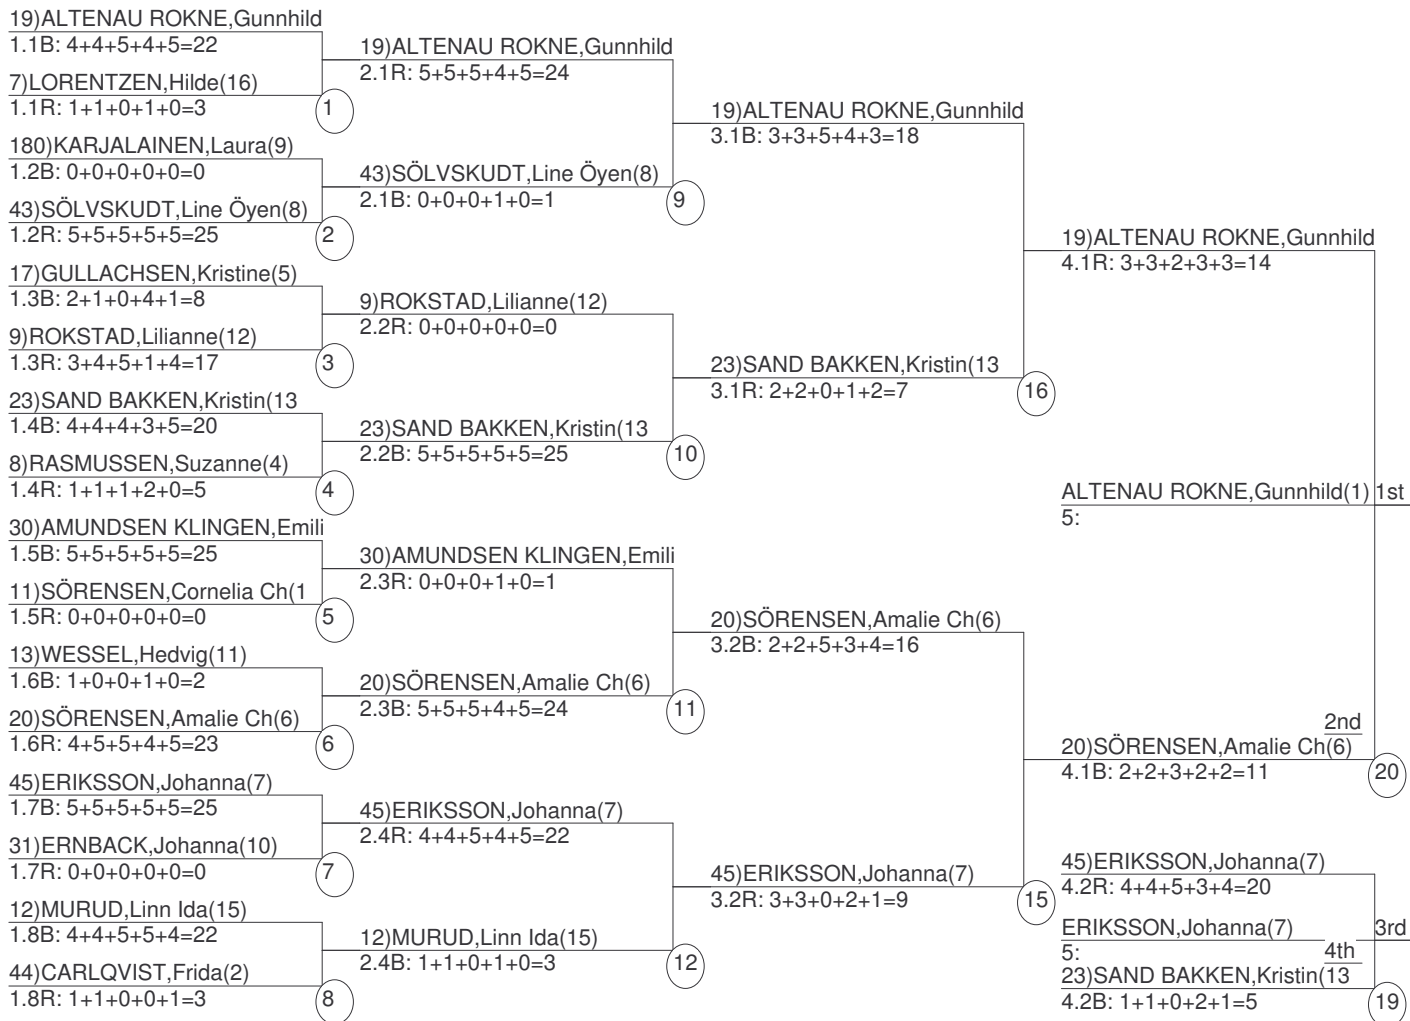

Naiset 16 / Women 16

Nordic Cup & Frezza Freestyle Winter Tour 2008, Himos

____ Head Judge
____ Chief of Scoring
____ T.D.

Duals2 FreeStyle Points Date: Jan 27, 2008 (Sun)
Female (By Duals2 Run-order) Time: 2:54 pm
Nordic Cup & Frezza Naiset 16 / Women 16

Female